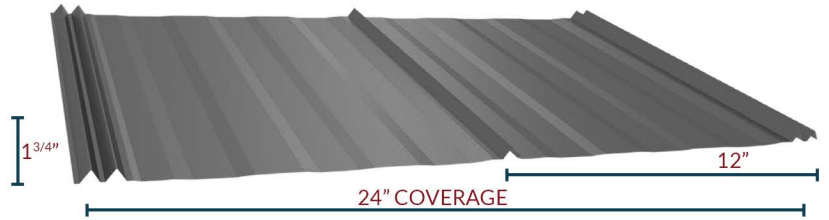

29, 26, & 24 GAUGE STEEL

5V - A STANDARD FOR KEY WEST STYLE HOMES

COLORS

30+ COLORS + MILL FINISH AVAILABLE

COVERAGE

24" NET COVERAGE

MATERIAL

26 & 24 GAUGE STEEL

PBR - METAL FRAMING STRENGTH

COLORS

30+ COLORS + MILL FINISH AVAILABLE

COVERAGE

36" NET COVERAGE

MATERIAL

26 & 24 GAUGE STEEL

CONCEALED FASTENER PANELS