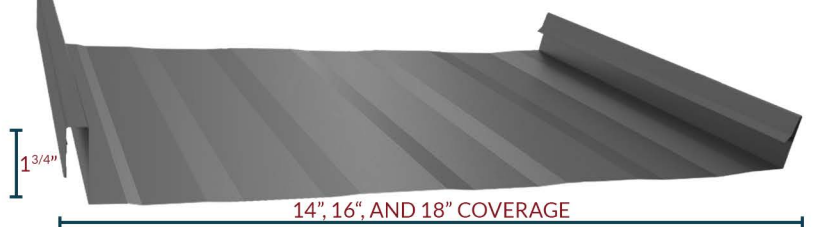

COLORS

30+ COLORS + MILL FINISH AVAILABLE

COVERAGE

14", 16" & 18" NET COVERAGE

MATERIAL

24 GAUGE STEEL, 0.032 & 0.040 ALUMINUM*

2" MECHANICAL SEAMED - MECHANICALLY SEAMED FOR SUPERIORITY

COLORS

30+ COLORS + MILL FINISH AVAILABLE

COVERAGE

16-18" NET COVERAGE

MATERIAL

24 GAUGE STEEL, 0.032 & 0.040 ALUMINUM*

1.5" MECHANICAL SEAMED

COLORS

30+ COLORS + MILL FINISH AVAILABLE