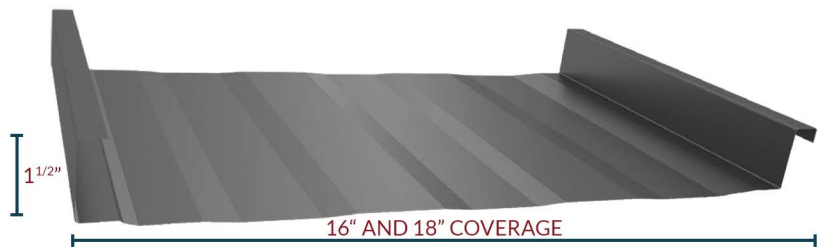

COLORS

30+ COLORS + MILL FINISH AVAILABLE

COVERAGE

14", 16" & 18" NET COVERAGE

MATERIAL

24 GAUGE STEEL, 0.032 & 0.040 ALUMINUM*

2" MECHANICAL SEAMED - MECHANICALLY SEAMED FOR SUPERIORITY

COLORS

30+ COLORS + MILL FINISH AVAILABLE

COVERAGE

16-18" NET COVERAGE

MATERIAL

24 GAUGE STEEL, 0.032 & 0.040 ALUMINUM*

1.5" MECHANICAL SEAMED

COLORS

30+ COLORS + MILL FINISH AVAILABLE

COVERAGE

16-18" NET COVERAGE

MATERIAL

24 GAUGE STEEL, 0.032 & 0.040 ALUMINUM*

1.5" SNAPLOCK - ELIGANT DESIGN FOR THE PEOPLE

COLORS

30+ COLORS + MILL FINISH AVAILABLE

COVERAGE