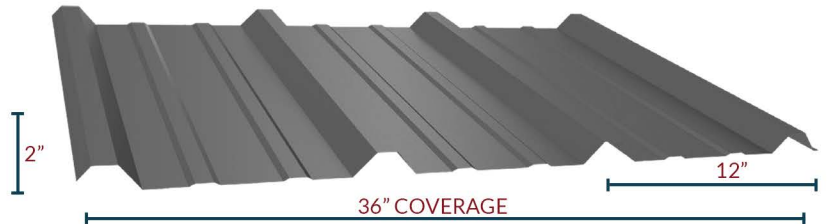

PBR - METAL FRAMING STRENGTH

COLORS

30+ COLORS + MILL FINISH AVAILABLE

COVERAGE

36" NET COVERAGE

MATERIAL

26 & 24 GAUGE STEEL

CONCEALED FASTENER PANELS

1" SNAPLOCK - PRACTICAL & SIMPLE

COLORS

30+ COLORS + MILL FINISH AVAILABLE

COVERAGE

12" & 16" NET COVERAGE

MATERIAL

26, & 24 GAUGE STEEL, 0.032 & 0.040 ALUMINUM*

1.75" SNAPLOCK - SECURITY AT HOME