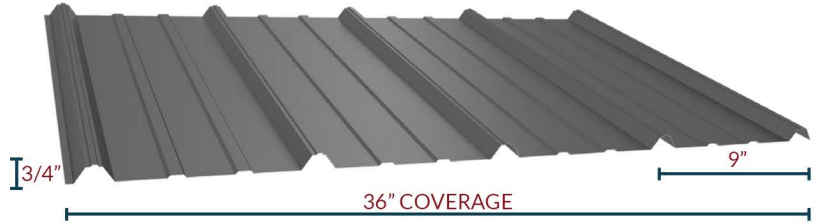

METAL ROOFING PROFILE GUIDE

EXPOSED FASTENER PANELS

TUFF RIB - NOTHING BETTER THAN RELIABILITY

COLORS

30+ COLORS + MILL FINISH AVAILABLE

COVERAGE

36" NET COVERAGE

MATERIAL

29, 26, & 24 GAUGE STEEL

5V - A STANDARD FOR KEY WEST STYLE HOMES

COLORS

30+ COLORS + MILL FINISH AVAILABLE

COVERAGE

24" NET COVERAGE

MATERIAL

26 & 24 GAUGE STEEL

PBR - METAL FRAMING STRENGTH

COLORS

30+ COLORS + MILL FINISH AVAILABLE

COVERAGE

36" NET COVERAGE

MATERIAL

26 & 24 GAUGE STEEL

CONCEALED FASTENER PANELS